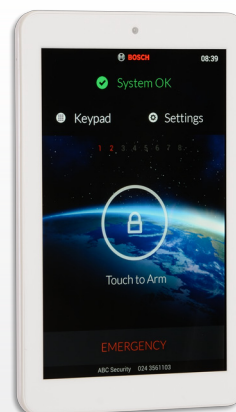

Touchscreens

Suitable for Solution 2000 & 3000 Alarm Panels

www.boschsecurity.com.au

BOSCH
Invented for life

4.3" Touchscreen

The IUI-SOL-TS4 4.3" Touchscreen is an entry level codepad for the Solution 2000/3000 intrusion panel. Designed to mimic the functionality of the IUI-SOL-TEXT Alphanumeric keypad while also providing the flexibility and ergonomics of a modern touchscreen, the IUI-SOL-TS4 allows for both convenient use and full programming of the intrusion panel. The simplistic user interface is both easy to navigate for the end user, and familiar to operate for the installer.*

7" Touchscreen

The IUI-SOL-TS7 7" Premium Touchscreen for the Solution 2000/3000 intrusion panel presents a market leading user experience designed to fit with the lifestyle and décor of the modern home. Allowing both control and programming of the intrusion panel, the IUI-SOL-TS7 also gives a number of unique features including a digital photo-frame mode, and optional disarming via a paired Bluetooth device such as a personal Smart Phone. With more features set to be released via firmware in coming months, the IUI-SOL-TS7 is a true next generation interface for the Solution 2000/3000.*